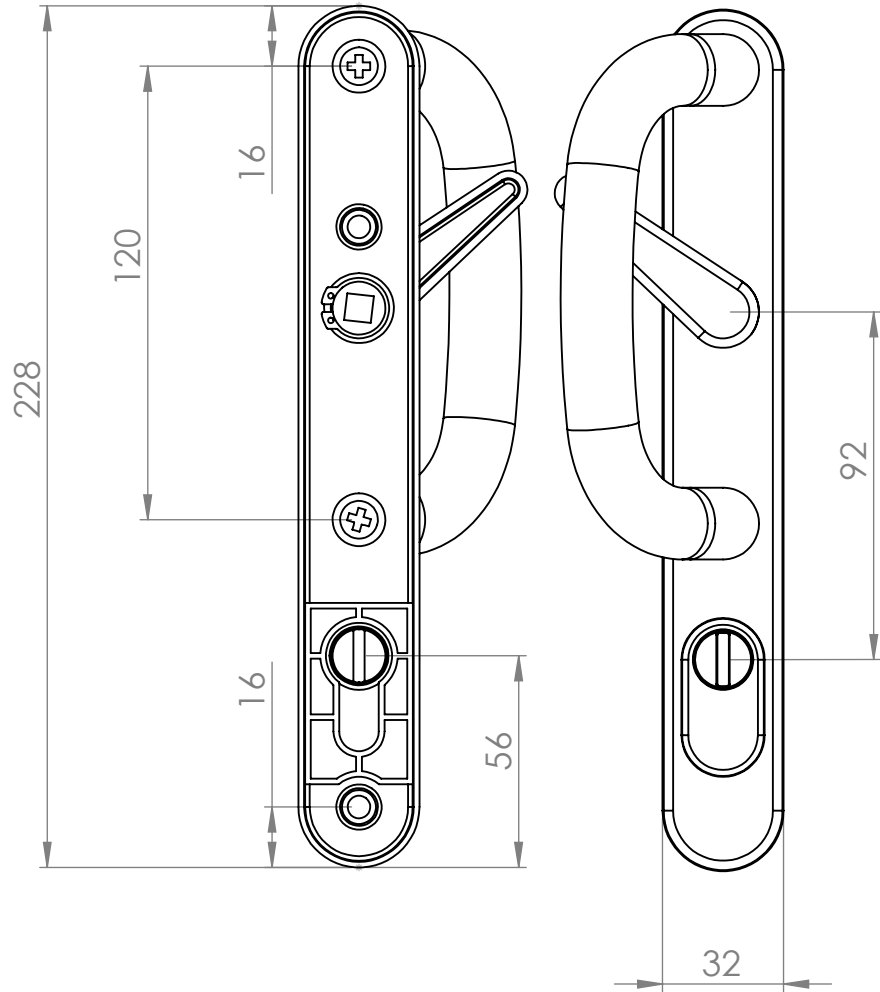

Technical Specification Sheet

P Handle

D Handle

304 STAINLESS STEEL