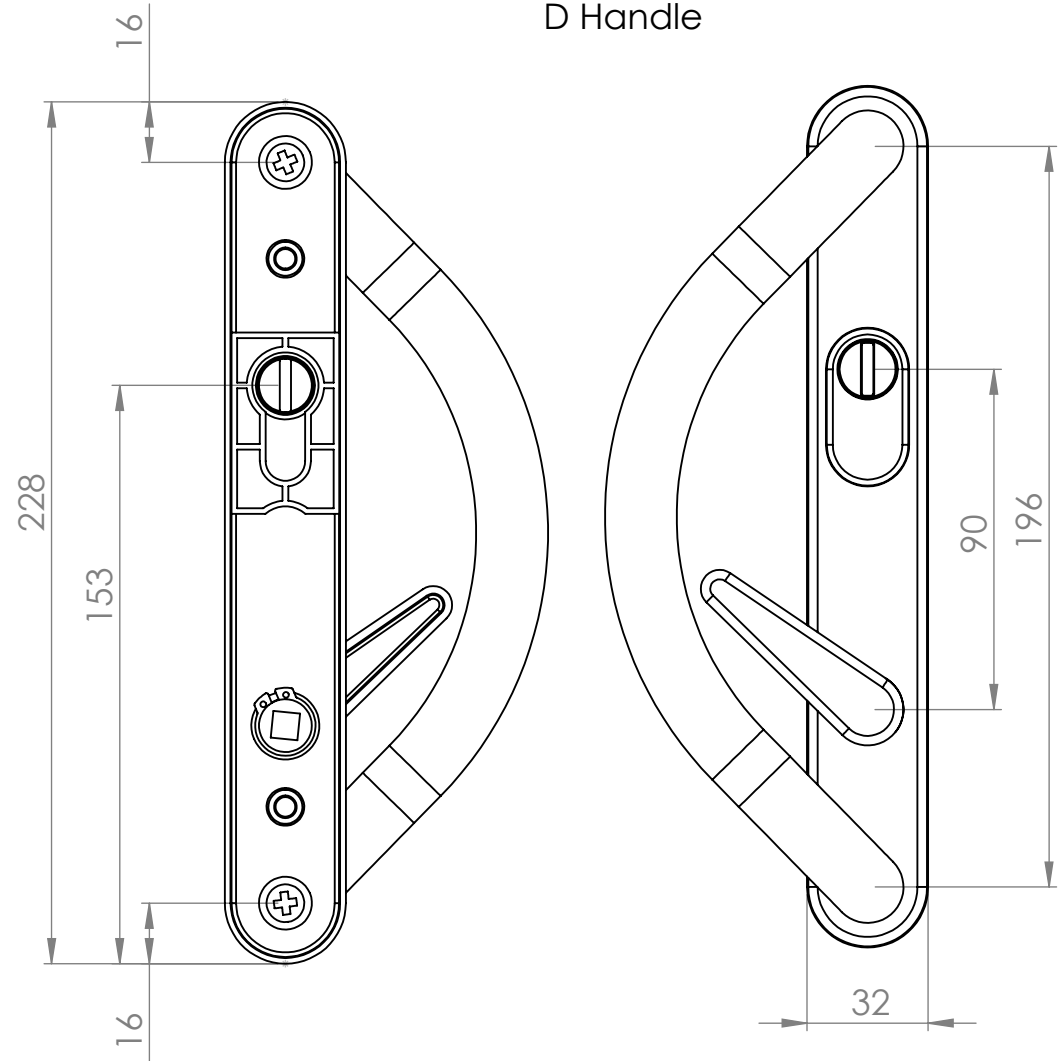

Technical Specification Sheet

P Handle

D Handle

304 STAINLESS STEEL