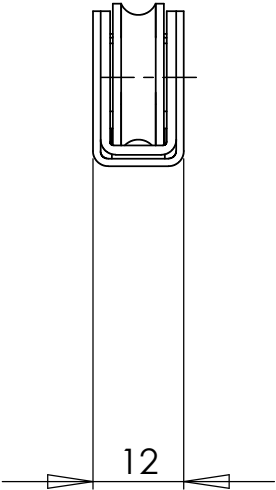

Patio Wheel Set

<<<< 8mm Adjustment >>>>