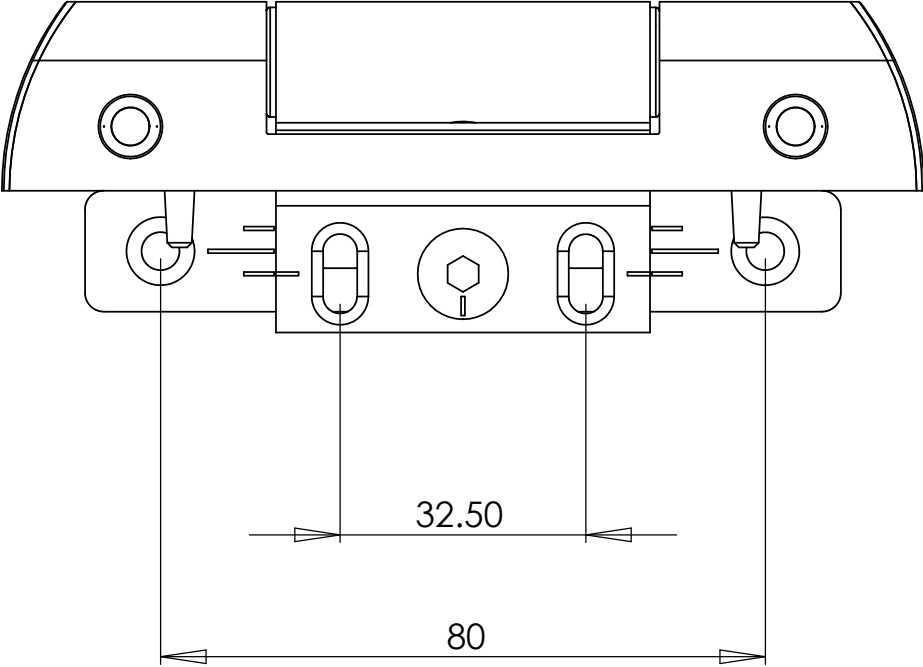

Adjustable Rebate Hinge

<<< 6mm>>>

"X" Variable Eurogrove Position