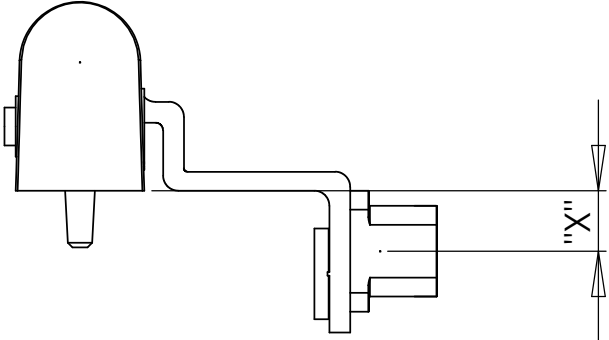

Adjustable Rebate Hinge

<<< 6mm>>>

"X" Variable Eurogrove Position